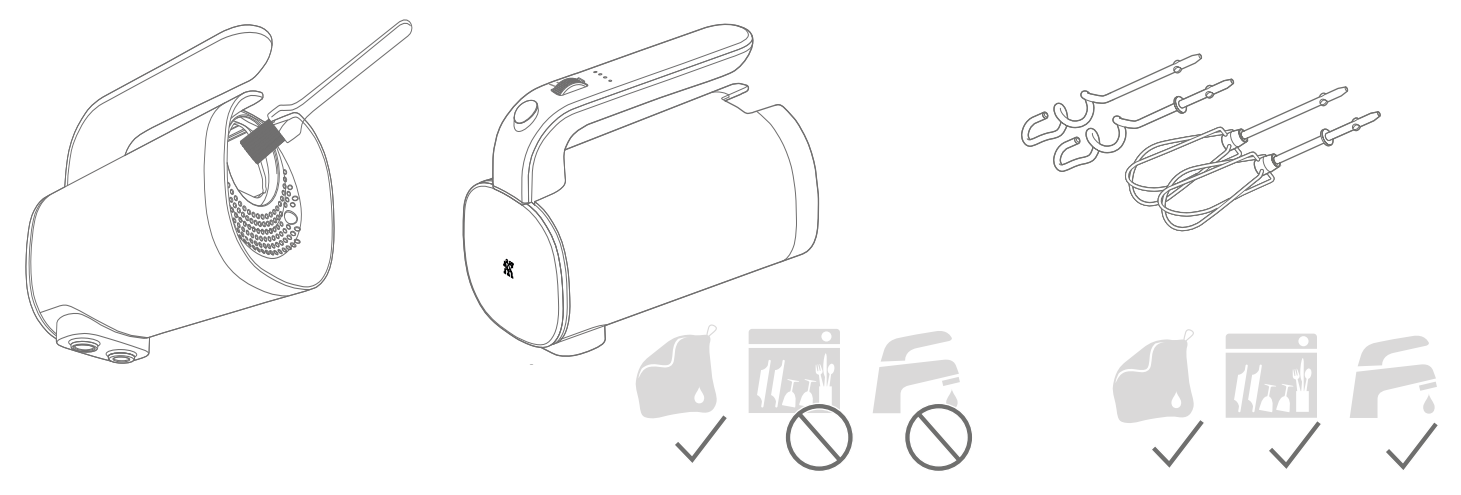

6

www.zwilling.com

6

FURTHER INSTRUCTIONS

www.zwilling.com